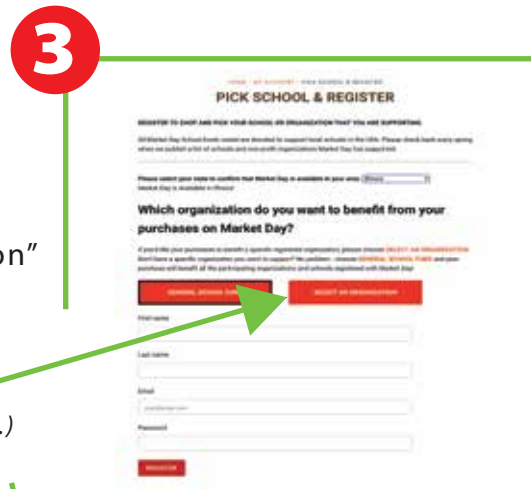

PICK SCHOOL & REGISTER

Select your state.

Once on this page, it is important to select our school here. You do this by clicking "Select an Organization" you will then be asked to type out the name of school. Make sure you select the correct school in the correct location.

(There maybe more than 1 school with the same name.)