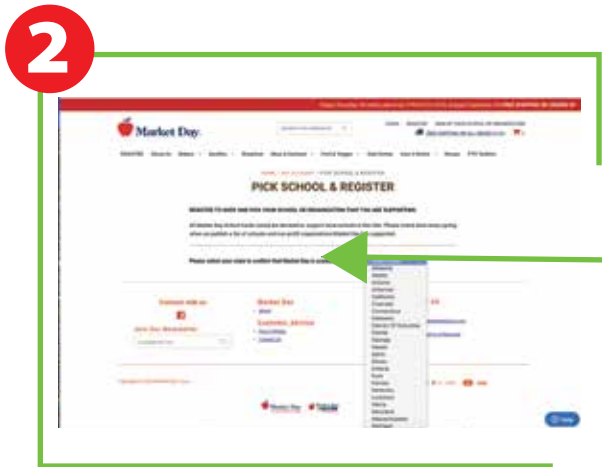

# How to Register & Pick our School to support

OUR SCHOOL IS STARTING OFF THIS YEAR WITH A FUNDRAISING PROGRAM THAT IS SIMPLE & EASY ON YOU AND THE VOLUNTEERS. PLEASE FOLLOW THE DIRECTIONS BELOW...REGISTER, PICK OUR SCHOOL & SHOP. REMEMBER 10% OF EACH ORDER WILL BE GIVEN BACK TO OUR SCHOOL.

To create your account and register with our school, start by clicking "REGISTER" on the top right portion of the website.

**PICK SCHOOL & REGISTER**

Select your state.

Once on this page, it is important to select our school here. You do this by clicking "Select an Organization" you will then be asked to type out the name of school. Make sure you select the correct school in the correct location.